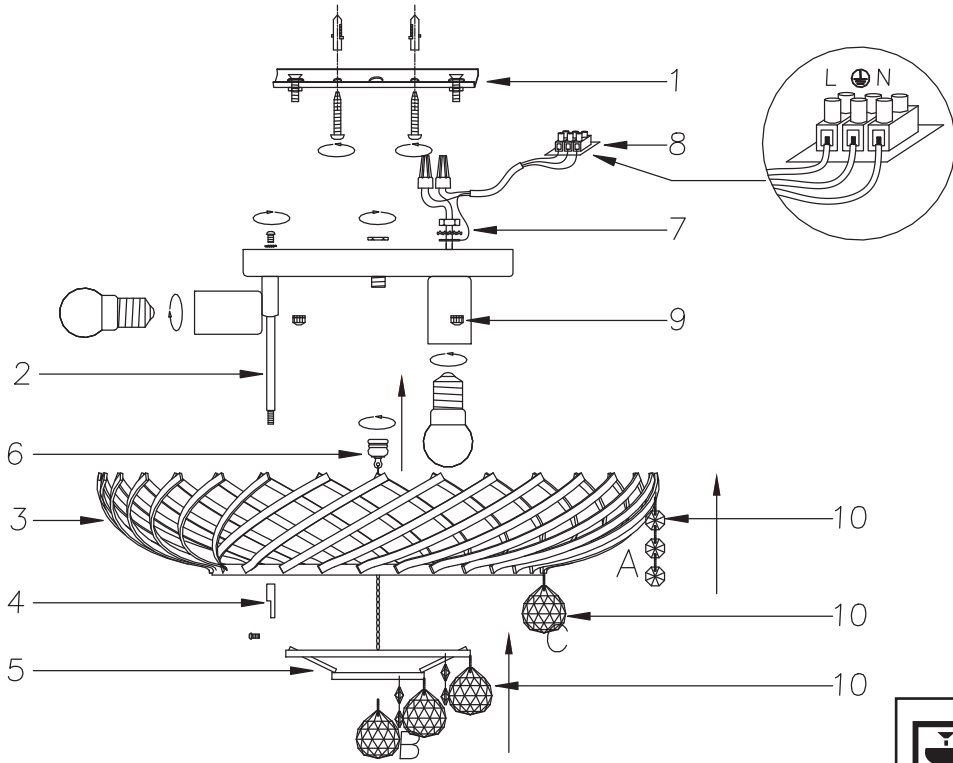

Instruction

Collection: Diamant crystal
 Series: Karolina
 Model: DIA120-06-G
 Suspended

A - 189
 B - 13
 C - 32

 6 x E14 (40w)

MAYTONI
 DECORATIVE LIGHTING
www.maytoni.de