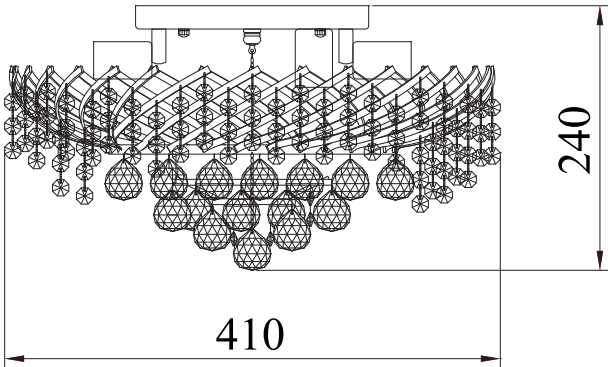

Instruction

Collection: Diamant crystal
 Series: Karolina
 Model: DIA120-06-G
 Suspended

A - 189
 B - 13
 C - 32

 6 x E14 (40w)

MAYTONI
 DECORATIVE LIGHTING
www.maytoni.de