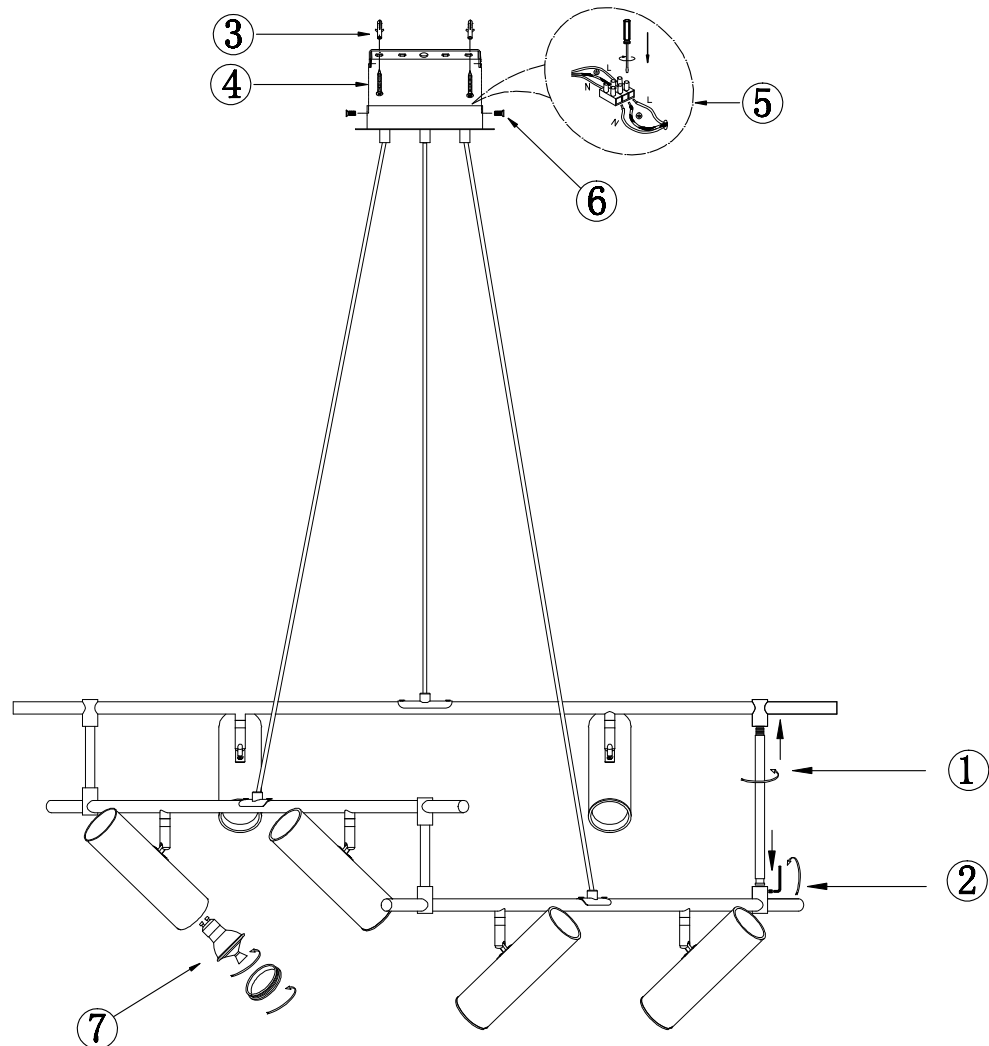

## MOD128PL-06GB

6 x GU10 (50W)

Model: MOD128PL-06GB

Collection: Technical

Pendant Lamps