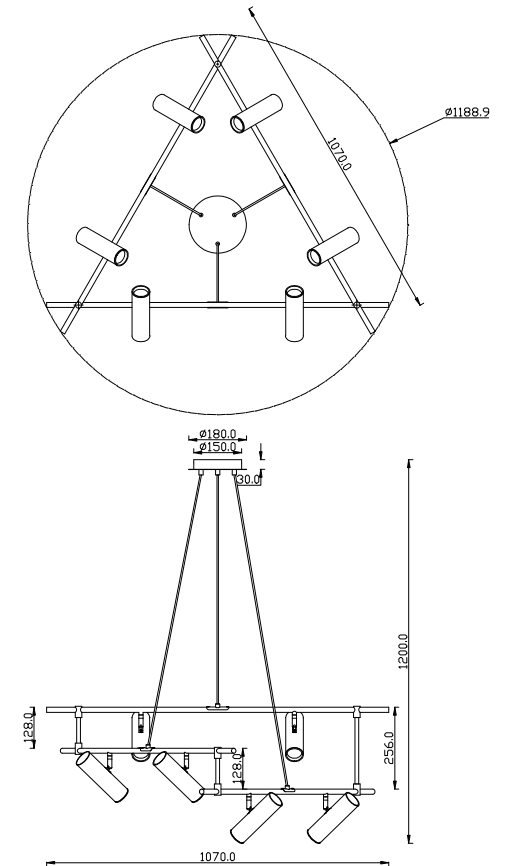

## MOD128PL-06GB

6 x GU10 (50W)

Model: MOD128PL-06GB

Collection: Technical

Pendant Lamps