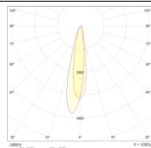

Instruction

MAYTONI
DECORATIVE LIGHTING

C031WL-L8W3K

① OFF