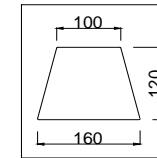

FREYA
TRADITION OF QUALITY

Instruction

FR2016PL-05BZ

5 x E14 (40W)

Model: FR2016PL-05BZ
Series: Alessandra

Ceiling Lamps