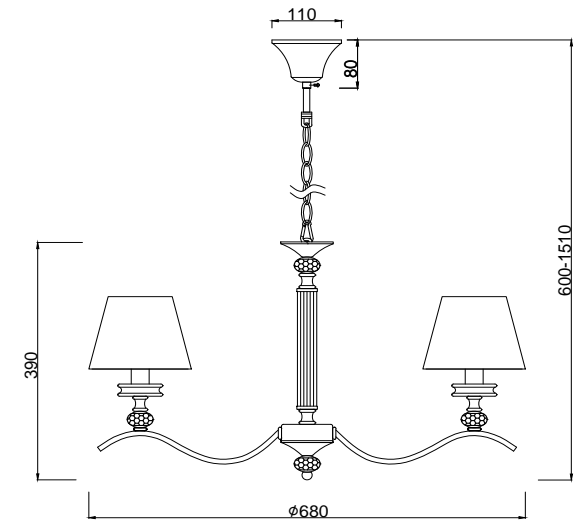

FREYA
TRADITION OF QUALITY

Instruction

FR2016PL-05BZ

5 x E14 (40W)

Model: FR2016PL-05BZ
Series: Alessandra

Ceiling Lamps