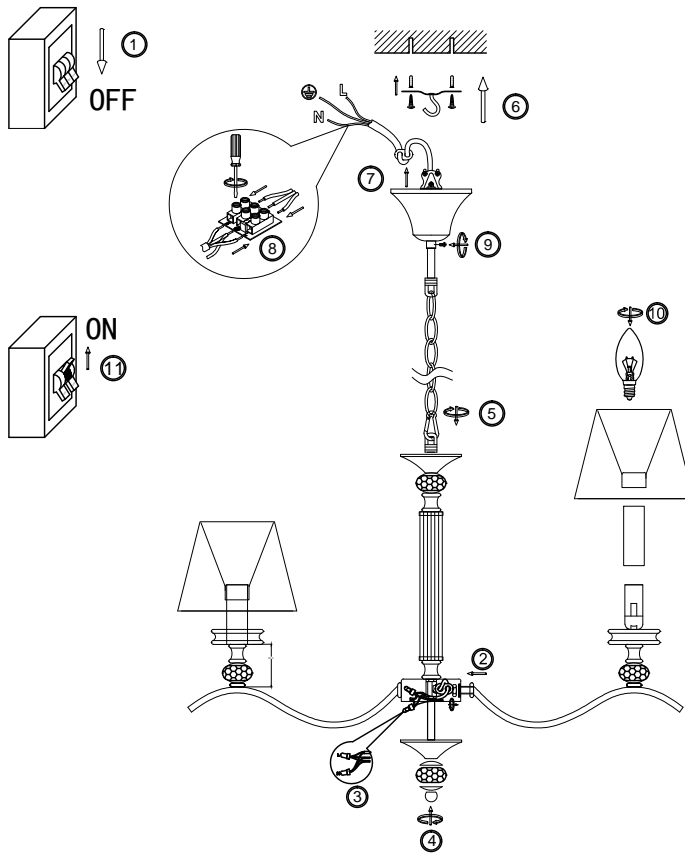

FREYA
TRADITION OF QUALITY

Instruction

FR2016PL-05BZ

5 x E14 (40W)

Model: FR2016PL-05BZ
Series: Alessandra

Ceiling Lamps