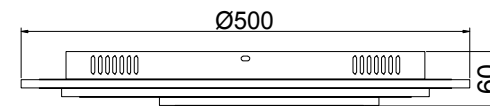

Instruction

FR6014CL-L98W

MAX 98W
7600 Lumen

Model: FR6014CL-L98W
Collection: LED
Series: Melody

Ceiling Lamps