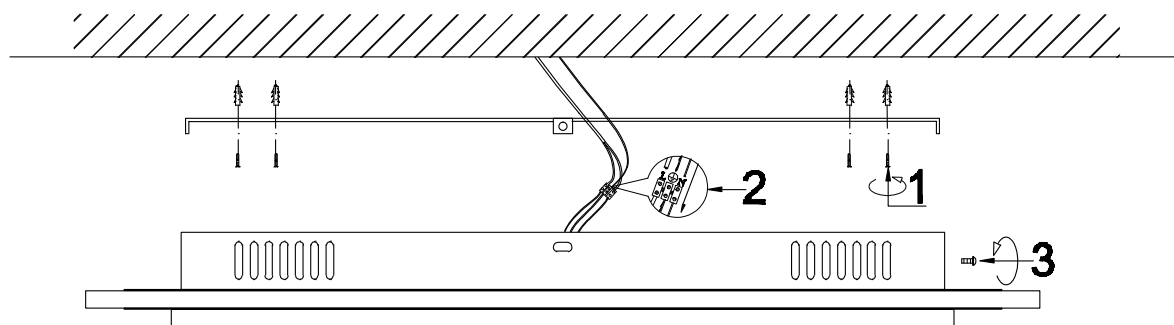

Instruction

FR6014CL-L98W

MAX 98W
7600 Lumen

Model: FR6014CL-L98W
Collection: LED
Series: Melody

Ceiling Lamps