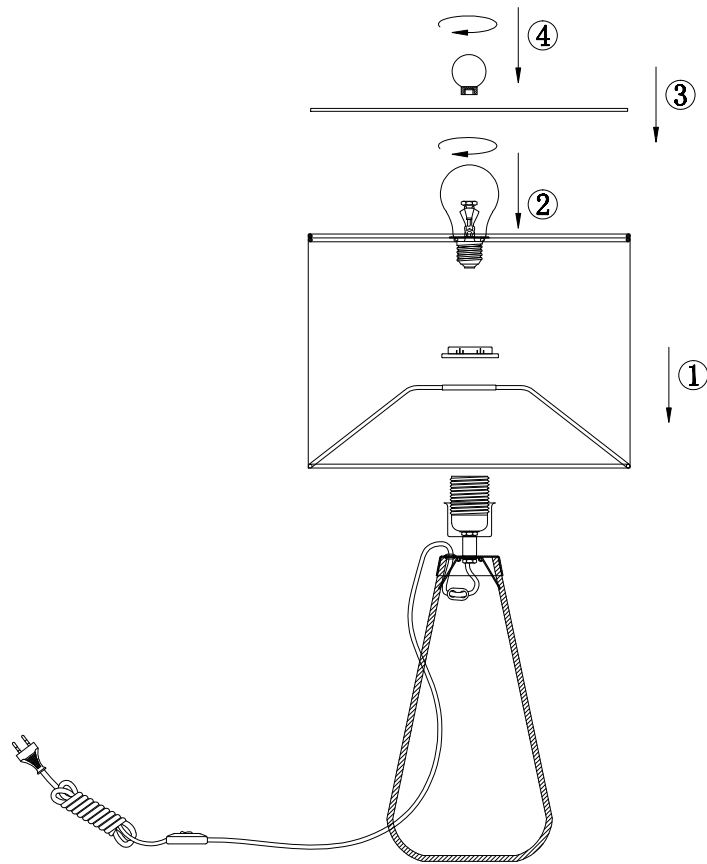

# Instruction

Z672TL-01TR

1 x E27 (40W)

Model: Z672TL-01TR  
Collection: Table & Floor  
Series: Lavender

Table Lamps