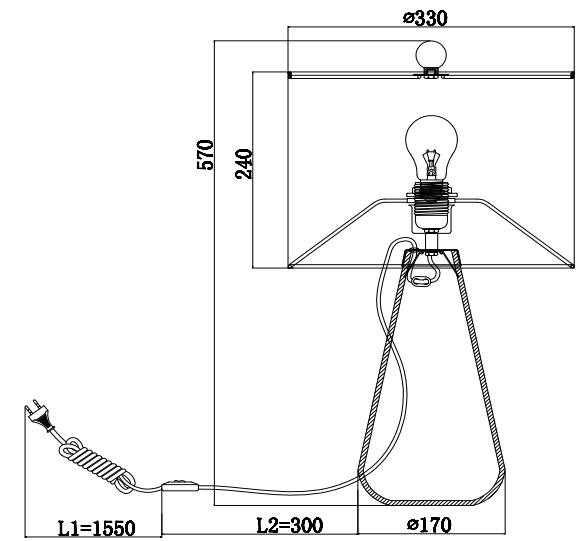

# Instruction

Z672TL-01TR

1 x E27 (40W)

Model: Z672TL-01TR  
Collection: Table & Floor  
Series: Lavender

Table Lamps