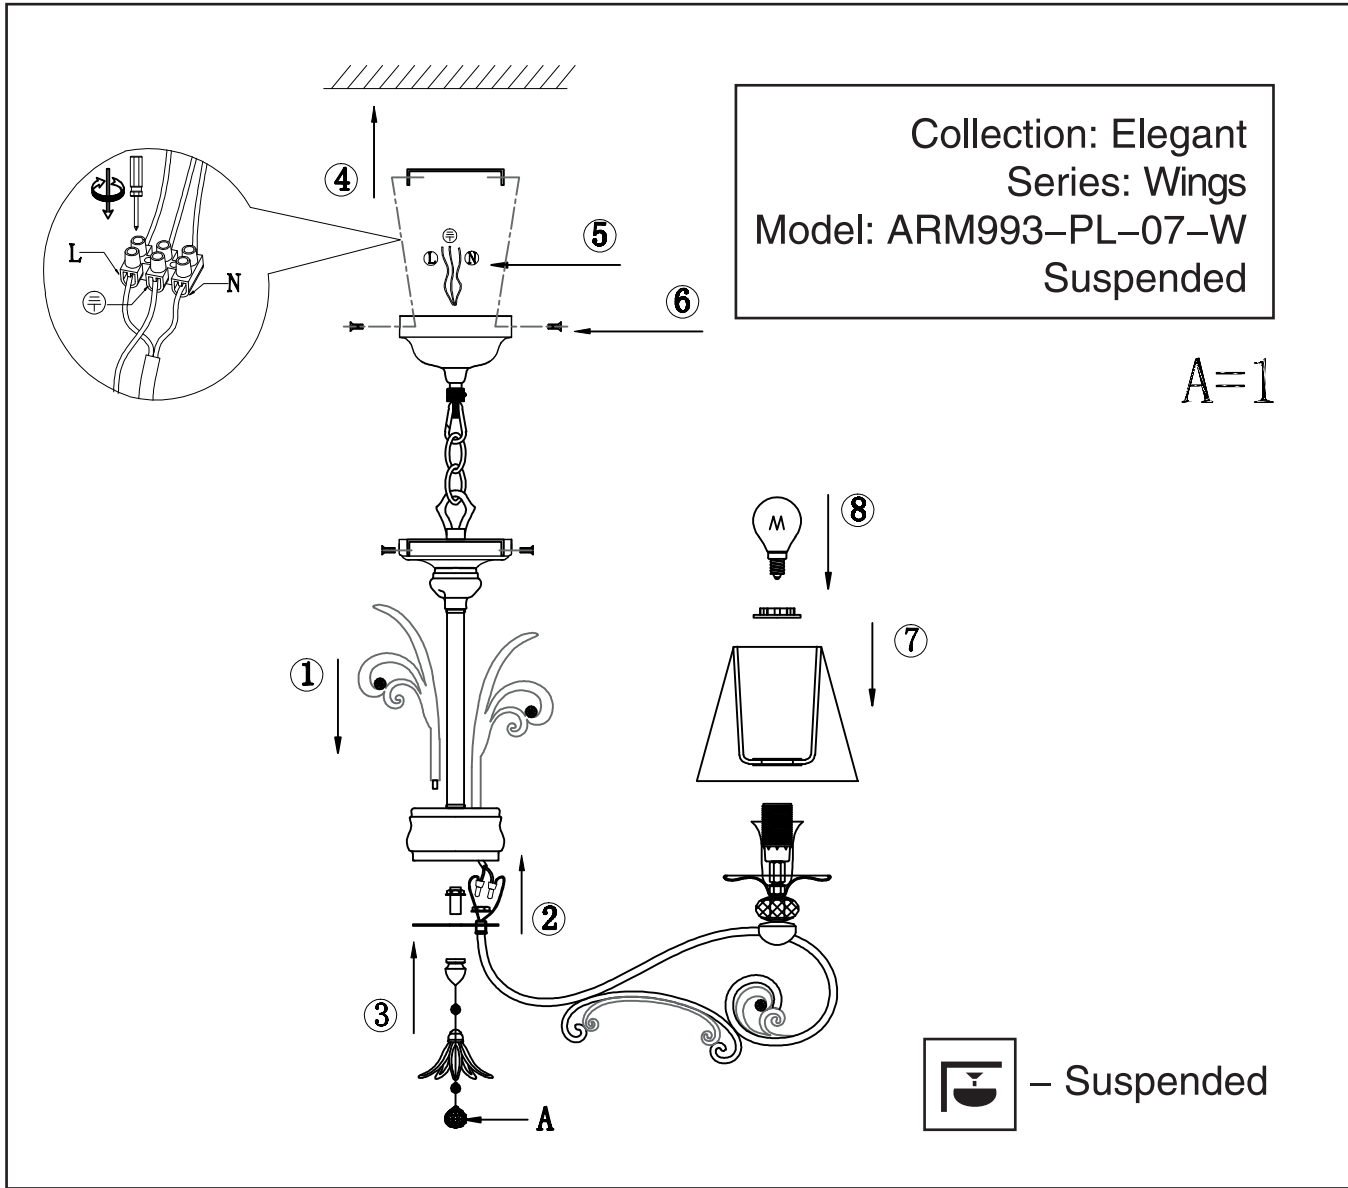

Instruction

7 x E14 (40w)

MAYTONI
DECORATIVE LIGHTING
www.maytoni.de