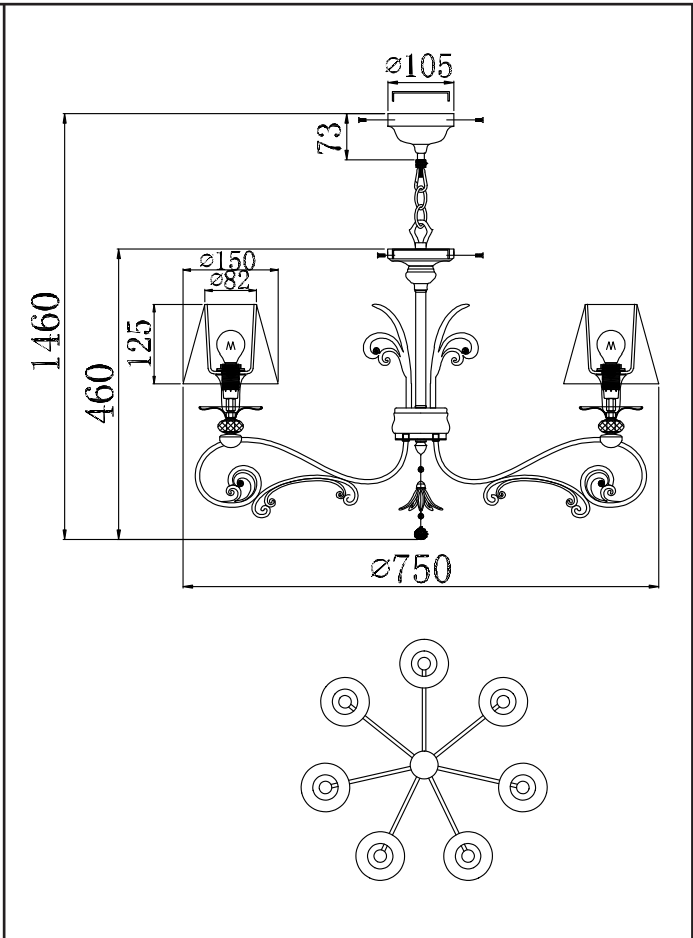

Instruction

7 x E14 (40w)

MAYTONI
DECORATIVE LIGHTING
www.maytoni.de