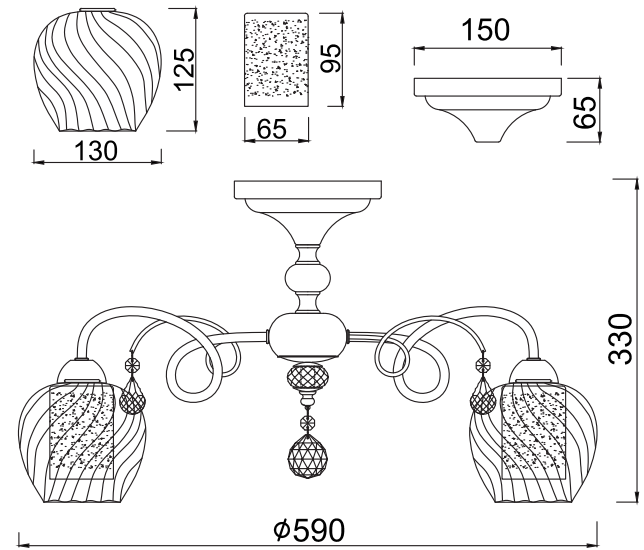

FREYA
TRADITION OF QUALITY

INSTRUCTION

MODEL: FR2663-PL-05-CH

5 X E14 (40W)

FREYA-LIGHT.COM