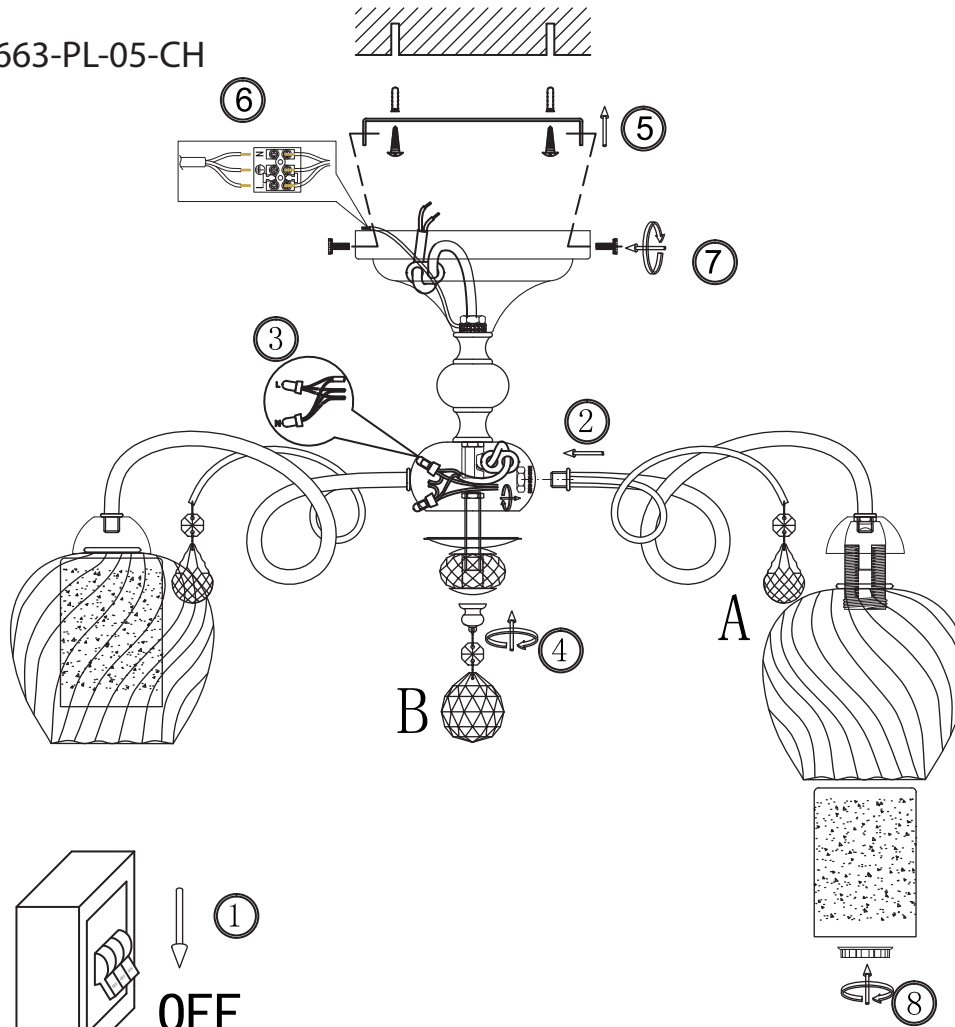

FREYA
TRADITION OF QUALITY

INSTRUCTION

MODEL: FR2663-PL-05-CH

5 X E14 (40W)

FREYA-LIGHT.COM